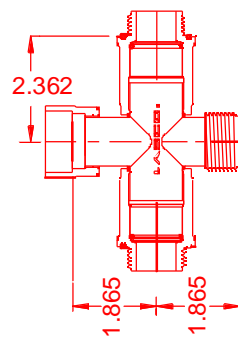

1206-010

1306-010

ELBOW	
PART NUMBER	NOMINAL SIZE (IN)
1206-010	MTHD x FVConn
1306-010	MTHD x MVConn

LASCO[®]
Fittings, Inc.

ULTRA
zone
by LASCO Fittings

1" Female & 1" Male
Valve Connectors
Ancillary Fittings

1206-010

1306-010

CROSS	
PART NUMBER	NOMINAL SIZE (IN)
1221-010	Slip x MTHD x FVConn
1321-010	1" Slip x MTHD x MVConn

TELESCOPING
FEMALE
ADAPTER

EXTENDS
TO 3.282"

TELESCOPING
MALE
ADAPTER

EXTENDS
TO 2.56"

DESCRIPTION	MODEL #
TELESCOPING FEMALE ADAPTER 1"	1235-010
TELESCOPING FEMALE ADAPTER ¾"	1235-007
TELESCOPING FEMALE ADAPTER ½"	1235-005

DESCRIPTION	MODEL #
TELESCOPING MALE ADAPTER 1"	1335-010
TELESCOPING MALE ADAPTER ¾"	1335-007
TELESCOPING MALE ADAPTER ½"	1335-005

NOTE: SEE LASCO CATALOGUE FOR ADDITIONAL LIST OF FITTINGS FOR THE MANIFOLD SYSTEM.

LASCO ULTRA ZONE MANIFOLD FITTINGS

N.T.S.

DETAIL-FILE