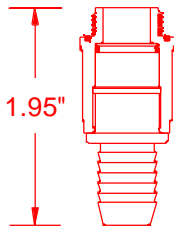

1206-010

1306-010

ELBOW	
PART NUMBER	NOMINAL SIZE (IN)
1206-010	MTHD x FVConn
1306-010	MTHD x MVConn

LASCO[®]
Fittings, Inc.

ULTRA
zone
by LASCO Fittings

1" Female & 1" Male
Valve Connectors
Ancillary Fittings

1206-010

1306-010

CROSS	
PART NUMBER	NOMINAL SIZE (IN)
1221-010	Slip x MTHD x FVConn
1321-010	1" Slip x MTHD x MVConn

TELESCOPING
FEMALE
ADAPTER

EXTENDS
TO 3.282"

TELESCOPING
MALE
ADAPTER

EXTENDS
TO 2.56"

DESCRIPTION	MODEL #
TELESCOPING FEMALE ADAPTER 1"	1235-010
TELESCOPING FEMALE ADAPTER ¾"	1235-007
TELESCOPING FEMALE ADAPTER ½"	1235-005

DESCRIPTION	MODEL #
TELESCOPING MALE ADAPTER 1"	1335-010
TELESCOPING MALE ADAPTER ¾"	1335-007
TELESCOPING MALE ADAPTER ½"	1335-005

NOTE: SEE LASCO CATALOGUE FOR ADDITIONAL LIST OF FITTINGS FOR THE MANIFOLD SYSTEM.

LASCO ULTRA ZONE MANIFOLD FITTINGS

N.T.S.

DETAIL-FILE