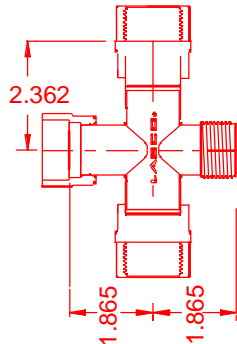

1206-010

1306-010

ELBOW	
PART NUMBER	NOMINAL SIZE (IN)
1206-010	MTHD x FVConn
1306-010	MTHD x MVConn

LASCO[®]
Fittings, Inc.

ULTRA
zone
by LASCO Fittings

1" Female & 1" Male
Valve Connectors
Ancillary Fittings

1206-010

1306-010

CROSS	
PART NUMBER	NOMINAL SIZE (IN)
1221-010	Slip x MTHD x FVConn
1321-010	1" Slip x MTHD x MVConn

TELESCOPING
FEMALE
ADAPTER

EXTENDS
TO 3.282"

TELESCOPING
MALE
ADAPTER

EXTENDS
TO 2.56"

DESCRIPTION	MODEL #
TELESCOPING FEMALE ADAPTER 1"	1235-010
TELESCOPING FEMALE ADAPTER ¾"	1235-007
TELESCOPING FEMALE ADAPTER ½"	1235-005

DESCRIPTION	MODEL #
TELESCOPING MALE ADAPTER 1"	1335-010
TELESCOPING MALE ADAPTER ¾"	1335-007
TELESCOPING MALE ADAPTER ½"	1335-005

NOTE: SEE LASCO CATALOGUE FOR ADDITIONAL LIST OF FITTINGS FOR THE MANIFOLD SYSTEM.

LASCO ULTRA ZONE MANIFOLD FITTINGS

N.T.S.

DETAIL-FILE