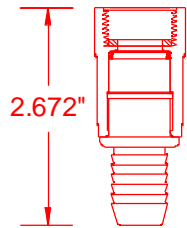

1206-010

1306-010

ELBOW	
PART NUMBER	NOMINAL SIZE (IN)
1206-010	MTHD x FVConn
1306-010	MTHD x MVConn

LASCO[®]
Fittings, Inc.

ULTRA
zone
by LASCO Fittings

1" Female & 1" Male
Valve Connectors
Ancillary Fittings

1206-010

1306-010

CROSS	
PART NUMBER	NOMINAL SIZE (IN)
1221-010	Slip x MTHD x FVConn
1321-010	1" Slip x MTHD x MVConn

TELESCOPING
FEMALE
ADAPTER

EXTENDS
TO 3.282"

TELESCOPING
MALE
ADAPTER

EXTENDS
TO 2.56"

DESCRIPTION	MODEL #
TELESCOPING FEMALE ADAPTER 1"	1235-010
TELESCOPING FEMALE ADAPTER ¾"	1235-007
TELESCOPING FEMALE ADAPTER ½"	1235-005

DESCRIPTION	MODEL #
TELESCOPING MALE ADAPTER 1"	1335-010
TELESCOPING MALE ADAPTER ¾"	1335-007
TELESCOPING MALE ADAPTER ½"	1335-005

NOTE: SEE LASCO CATALOGUE FOR ADDITIONAL LIST OF FITTINGS FOR THE MANIFOLD SYSTEM.

LASCO ULTRA ZONE MANIFOLD FITTINGS

N.T.S.

DETAIL-FILE