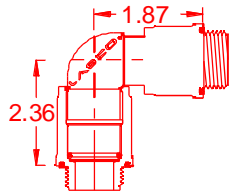

1206-010

1306-010

ELBOW	
PART NUMBER	NOMINAL SIZE (IN)
1206-010	MTHD x FVConn
1306-010	MTHD x MVConn

LASCO[®]
Fittings, Inc.

ULTRA
zone
by LASCO Fittings

1" Female & 1" Male
Valve Connectors
Ancillary Fittings

1206-010

1306-010

CROSS	
PART NUMBER	NOMINAL SIZE (IN)
1221-010	Slip x MTHD x FVConn
1321-010	1" Slip x MTHD x MVConn

TELESCOPING
FEMALE
ADAPTER

EXTENDS
TO 3.282"

TELESCOPING
MALE
ADAPTER

EXTENDS
TO 2.56"

DESCRIPTION	MODEL #
TELESCOPING FEMALE ADAPTER 1"	1235-010
TELESCOPING FEMALE ADAPTER ¾"	1235-007
TELESCOPING FEMALE ADAPTER ½"	1235-005

DESCRIPTION	MODEL #
TELESCOPING MALE ADAPTER 1"	1335-010
TELESCOPING MALE ADAPTER ¾"	1335-007
TELESCOPING MALE ADAPTER ½"	1335-005

NOTE: SEE LASCO CATALOGUE FOR ADDITIONAL LIST OF FITTINGS FOR THE MANIFOLD SYSTEM.

LASCO ULTRA ZONE MANIFOLD FITTINGS

N.T.S.

DETAIL-FILE