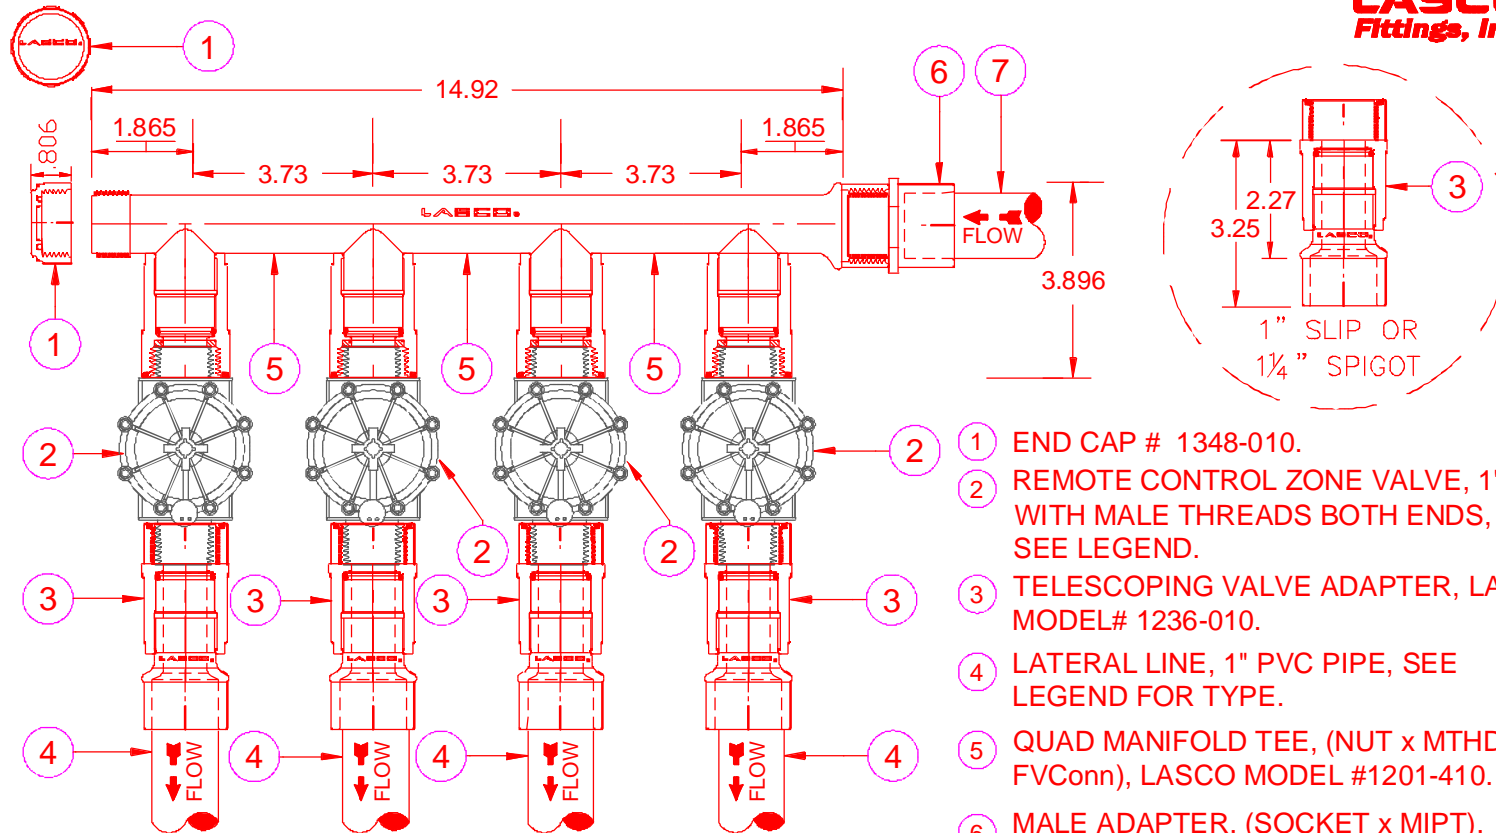

LASCO[®]
Fittings, Inc.

- ① END CAP # 1348-010.
- ② REMOTE CONTROL ZONE VALVE, 1" WITH MALE THREADS BOTH ENDS, SEE LEGEND.
- ③ TELESCOPING VALVE ADAPTER, LASCO MODEL# 1236-010.
- ④ LATERAL LINE, 1" PVC PIPE, SEE LEGEND FOR TYPE.
- ⑤ QUAD MANIFOLD TEE, (NUT x MTHD x FVConn), LASCO MODEL #1201-410.
- ⑥ MALE ADAPTER, (SOCKET x MIPT), SCH80 LASCO, MODEL # 836-010.
- ⑦ MAINLINE, 1" PVC PIPE, SEE LEGEND FOR TYPE.

ULTRA
zone
by LASCO Fittings

1" Female & 1" Male
Valve Connectors

00 LASCO QUAD MANIFOLD (FIPT)
N.T.S. FOR 1" MIPT SOLENOID VALVES

DETAIL-FILE